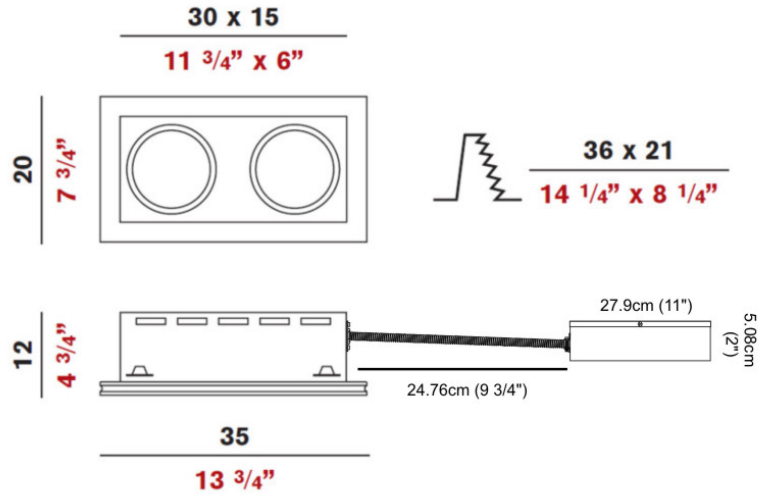

INVISIBILI TRIMLESS

D86264- : D86264-WHI

PROJECT	
TYPE	
NOTES	
QUANTITY	
DATE	

GENERAL

Series: Invisibili
Brand: Panzeri
Division: Design
Mounting Type: Trimless
Mounting Location: Ceiling

PHYSICAL

Length (mm): 350
Length (in): 13 3/4
Width (mm): 200
Width (in): 7 7/8
Height (mm): 120
Height (in): 4 3/4
Light Distribution: Downlight
Weight (kg): 2.3
Weight (lbs): 5.07
Fixture Material: Plaster

ELECTRICAL

Number of Lamps: 2
Lamp Type: LED
Lamp Shape: AR111
Bulb Included: Bulb Included
Total Output Wattage (W): 24
Max. Wattage Per Lamp (W): 2 x 12
Lamp Base: G53
Driver Included: Yes
Driver Type: 2 x External 350mA non-dimming LED drivers included
Input Voltage (V): 120

LED

Number of LEDs: 2
Color Temperature (°K): 3000
Max. Delivered Lumen (lm): 840
CRI: >80 CRI

OPTICAL

Optic°: 25°

RATINGS AND CERTIFICATIONS

Certified By: CSA Certified to UL and CSA Standards
IP rating: IP20