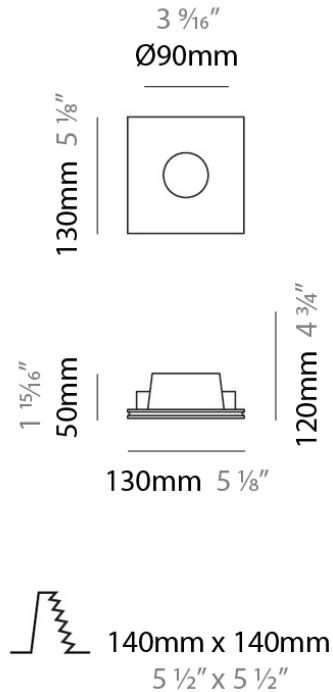

D86242

PROJECT	
TYPE	
NOTES	
QUANTITY	
DATE	

GENERAL

Series: Invisibili
 Brand: Panzeri
 Division: Design
 Mounting Type: Trimless
 Mounting Location: Ceiling

PHYSICAL

Shape: Square
 Length (mm): 130
 Length (in): 5 1/8"
 Width (mm): 130
 Width (in): 5 1/8"
 Height (mm): 50
 Height (in): 2.0
 Min. Recessing Depth (mm): 120
 Min. Recessing Depth (in): 4 3/4"
 Light Distribution: Downlight
 Fixture Finish: WHI
 Fixture Material: Plaster

LED

Number of LEDs: 1
 Color Temperature (°K): 3000
 Nominal Lumen (lm): 600
 Lamp Life (hrs): 50000

OPTICAL

Optic°: 43

RATINGS AND CERTIFICATIONS

Certified By: Certified for North American Standards
 IP rating: IP20

INVISIBILI TRIMLESS

D86264- : D86264-WHI

PROJECT	
TYPE	
NOTES	
QUANTITY	
DATE	

GENERAL

Series: Invisibili
 Brand: Panzeri
 Division: Design
 Mounting Type: Trimless
 Mounting Location: Ceiling

PHYSICAL

Length (mm): 350
 Length (in): 13 3/4
 Width (mm): 200
 Width (in): 7 7/8
 Height (mm): 120
 Height (in): 4 3/4
 Light Distribution: Downlight
 Weight (kg): 2.3
 Weight (lbs): 5.07
 Fixture Material: Plaster